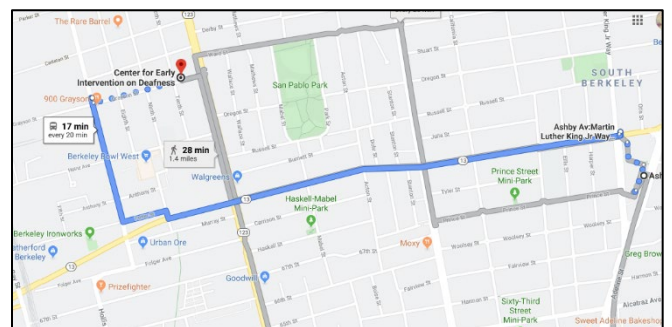

(Cross street San Pablo Avenue)

If you are driving to our Berkeley Clinic please give yourself enough time for parking.

You can look for parking in front of the clinic, or on the streets surrounding the clinic. We do not have off street parking. San Pablo Avenue has metered parking and there is non-metered, free parking east of San Pablo Avenue.

Directions to CEID Audiology Clinic in Berkeley

Driving Directions

If you are coming from North Alameda County (Oakland)

- Head east on 59th St towards Shattuck Ave
- Turn left at the 1st cross street onto Shattuck Ave
- Turn left onto Ashby Ave
- Turn Left onto Grayson St

CEID Audiology Berkeley

1035 Grayson Street, Berkeley, CA 94710

If you are coming from South Alameda County (Hayward, San Leandro)

- Get on I-580 W in Castro Valley from Foothill Blvd
- Continue on I-580 W to Berkeley. Take the Ashby Ave/CA-13 exit from I-580 W/I-80 E
- Continue onto CA-13 S/Ashby Ave N
- Turn left onto San Pablo Ave
- Turn left onto Grayson Street

CEID Audiology Berkeley

1035 Grayson Street, Berkeley, CA 94710

Public Transportation

Ashby Station to CEID Berkeley:

Ashby Bart Station

Berkeley, CA 94703

- Walk about 3 min , 0.2 mi
 - Head northeast and turn left
 - Then turn left towards Ashby Ave
- 80 El Cerrito Plaza Bart
 - Stop at **7th St: Grayson St**
- Walk about 4 min , 0.2 mi
 - Head south on Seventh St towards Grayson St
 - Turn left onto Grayson St