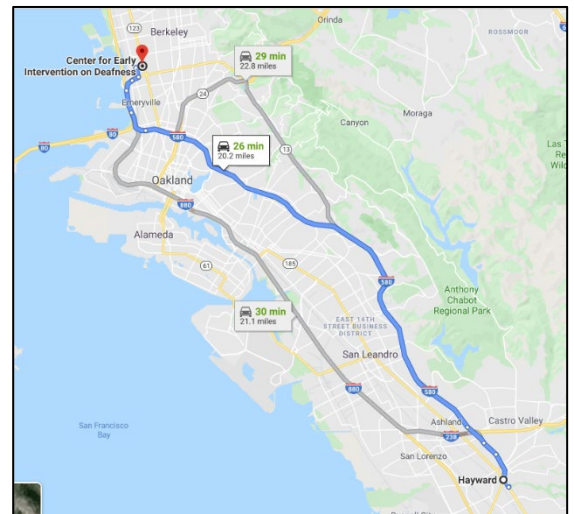

(Cross street San Pablo Avenue)

If you are driving to our Berkeley Clinic please give yourself enough time for parking.

You can look for parking in front of the clinic, or on the streets surrounding the clinic. We do not have off street parking. San Pablo Avenue has metered parking and there is non-metered, free parking east of San Pablo Avenue.

Directions to CEID Audiology Clinic in Berkeley

Driving Directions

If you are coming from North Alameda County (Oakland)

- Head east on 59th St towards Shattuck Ave
- Turn left at the 1st cross street onto Shattuck Ave
- Turn left onto Ashby Ave
- Turn Left onto Grayson St

CEID Audiology Berkeley

1035 Grayson Street, Berkeley, CA 94710

If you are coming from South Alameda County (Hayward, San Leandro)

- Get on I-580 W in Castro Valley from Foothill Blvd
- Continue on I-580 W to Berkeley. Take the Ashby Ave/CA-13 exit from I-580 W/I-80 E
- Continue onto CA-13 S/Ashby Ave N
- Turn left onto San Pablo Ave
- Turn left onto Grayson Street

CEID Audiology Berkeley

1035 Grayson Street, Berkeley, CA 94710

Public Transportation

Ashby Station to CEID Berkeley:

Ashby Bart Station

Berkeley, CA 94703

- Walk about 3 min , 0.2 mi
 - Head northeast and turn left
 - Then turn left towards Ashby Ave
- 80 El Cerrito Plaza Bart
 - Stop at **7th St: Grayson St**
- Walk about 4 min , 0.2 mi
 - Head south on Seventh St towards Grayson St
 - Turn left onto Grayson St