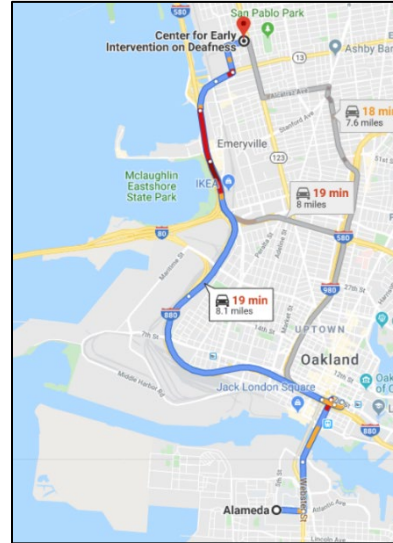

IMPORTANT REMINDERS: ● WEAR FACE MASK ● YOU WILL BE SCREENED AT DOOR ● IF SICK, STAY HOME!

CEID Audiology: Berkeley Clinic Information

CEID’s Berkeley Audiology Clinic is located at **1035 Grayson Street, Berkeley, CA 94710**

Directions to CEID Audiology Clinic in Berkeley

Driving Directions

If you are coming from North Alameda County (Oakland)

- Head east on 59th St towards Shattuck Ave
- Turn left at the 1st cross street onto Shattuck Ave
- Turn left onto Ashby Ave
- Turn Left onto Grayson St

CEID Audiology Berkeley

1035 Grayson Street, Berkeley, CA 94710

If you are coming from South Alameda County (Hayward, San Leandro)

- Get on I-580 W in Castro Valley from Foothill Blvd
- Continue on I-580 W to Berkeley. Take the Ashby Ave/CA-13 exit from I-580 W/I-80 E
- Continue onto CA-13 S/Ashby Ave N
- Turn left onto San Pablo Ave
- Turn left onto Grayson Street

CEID Audiology Berkeley

1035 Grayson Street, Berkeley, CA 94710

Public Transportation

Ashby Station to CEID Berkeley:

Ashby Bart Station

Berkeley, CA 94703

- Walk about 3 min , 0.2 mi
 - Head northeast and turn left
 - Then turn left towards Ashby Ave
- 80 El Cerrito Plaza Bart
 - Stop at **7th St: Grayson St**
- Walk about 4 min , 0.2 mi
 - Head south on Seventh St towards Grayson St
 - Turn left onto Grayson St